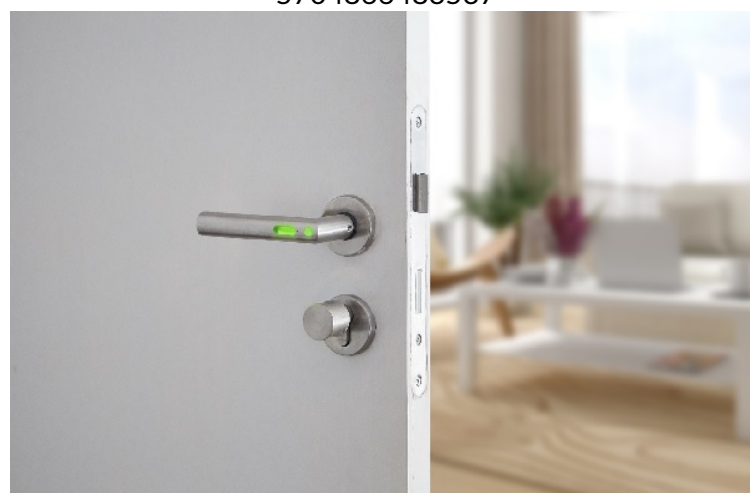

PRODUCT SHEET

Description:

Door Handle "Bright II", Green LED, SS304, 135x60x20mm, With Motion Sensor from up to 1 meter. Lights up for 15 sec., Incl. Handle Rosette W/Cover Plates & Keyhole Rosettes, W/Cover Plates, Incl. Wood Screws & M4 Multisize Screws,, Powered by 2 x AA Batteries (Not Included)

Item number:

27.20.106-0

Units	Box	Carton	HS Code	Barcode
Pair		10	8302411000	 5704866483537