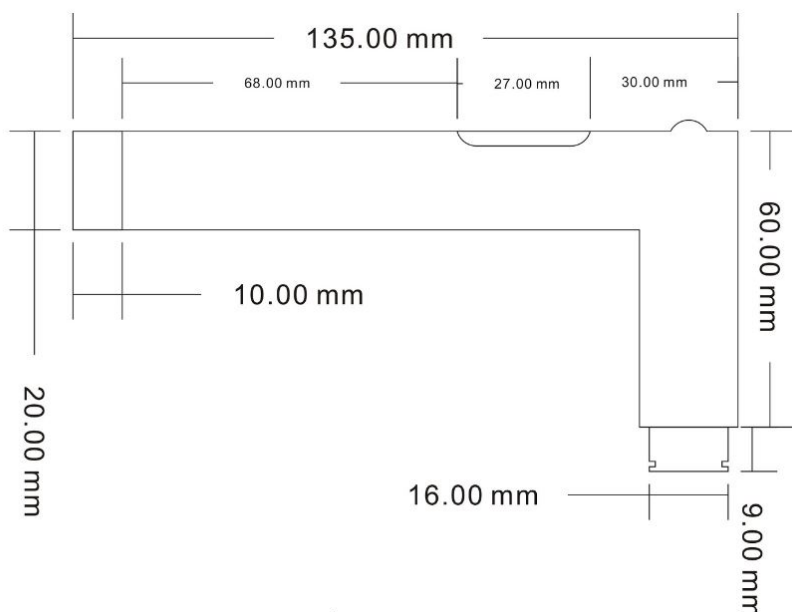

## Description:

Door Handle "Bright II", Green LED, SS304, 135x60x20mm, With Motion Sensor from up to 1 meter. Lights up for 15 sec., Incl. Handle Rosette W/Cover Plates & Keyhole Rosettes, W/Cover Plates, Incl. Wood Screws & M4 Multisize Screws,, Powered by 2 x AA Batteries (Not Included)

## Item number:

27.20.106-0

Units	Box	Carton	HS Code	Barcode
Pair		10	8302411000	 5704866483537

MOTION DETECTION SENSOR